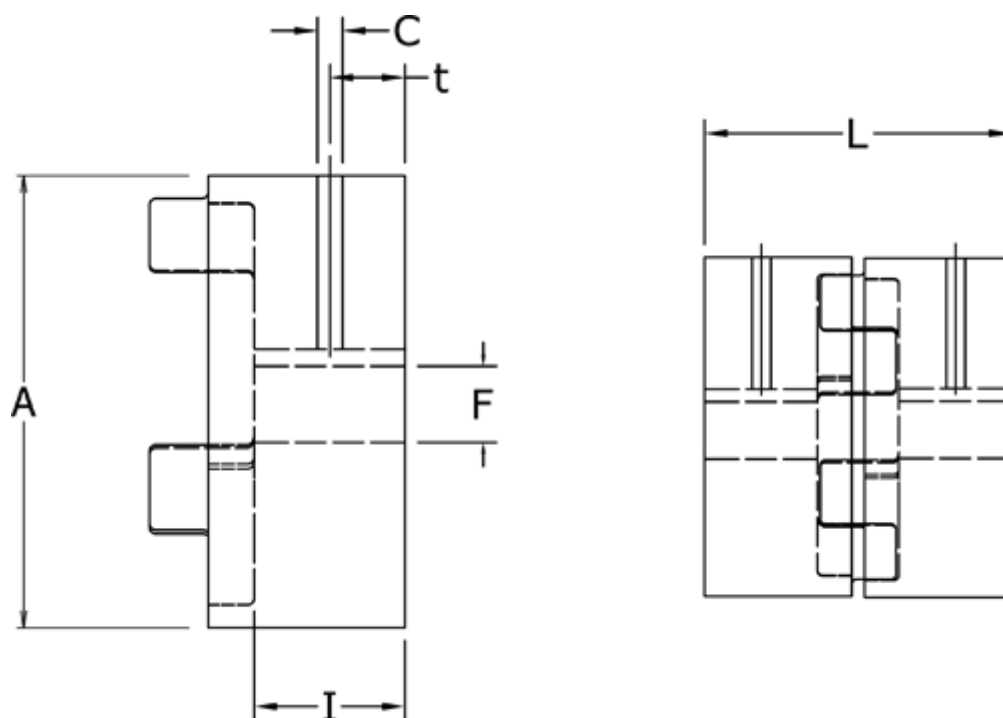

Article number: 3335009F009

Description: Coupling hub Klonex ES14
ALU Aluminium, Bore 9H7 mm w/keyway & setscrew

Measures

A = 20
C = M3
F = 9
I = 10
L = 30
t = 5.0